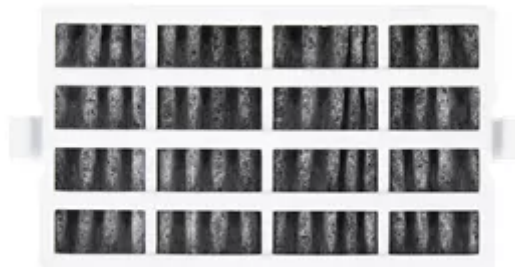

Refrigerator FreshFlow™ Air Filter

5.0 (2) | Model: W10311524

Discover parts and accessories that will help your KitchenAid® refrigerator keep its cool. We're pleased to offer the components you need to customize your fridge, including a variety of handles to match your kitchen's style, water filters for great tasting refreshment, drawer dividers for better organization and more. Take some time to explore our refrigerator accessories so you can choose the perfect option for your home.