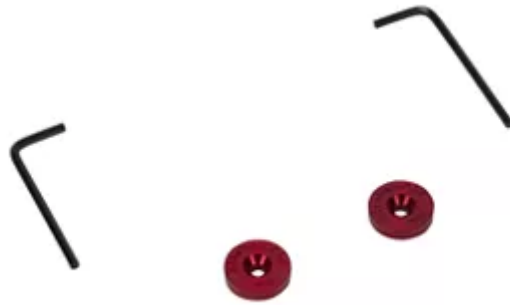

Handle Medallion Kit

0.0 (0) | Model: W10846206

Discover parts and accessories that will help your KitchenAid® refrigerator keep its cool. We're pleased to offer the components you need to customize your fridge, including a variety of handles to match your kitchen's style, water filters for great tasting refreshment, drawer dividers for better organization and more. Take some time to explore our refrigerator accessories so you can choose the perfect option for your home.

French Door Refrigerator Handle Kit

0.0 (0) | Model: W10745430