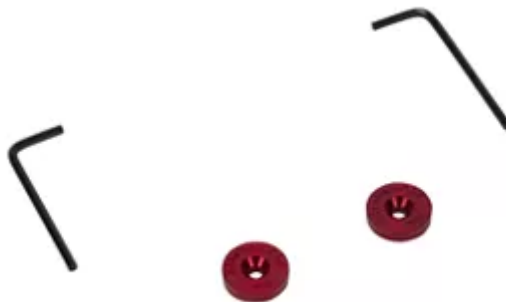

Wall Range Door Handle Medallion Set, Red

1.0 (3) | Model: W10846207

Keep your wall oven in top shape with preferred, OEM (original equipment manufacturer) accessories from KitchenAid. Whether you need oven racks, handles and knobs or a bottle of touch-up paint, our parts and accessories will help your wall oven look great while performing at its best year after year. Browse our wall oven accessories to discover exactly what you need to update your appliance and keep it working hard no matter what you're preparing as your recipe repertoire improves throughout the years.