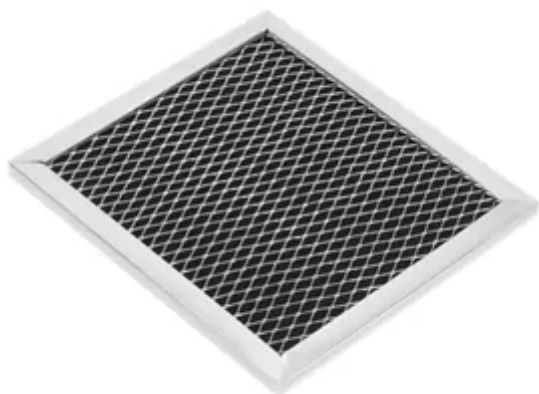

Over-The-Range Microwave Charcoal Filter

5.0 (2) | Model: 8206444A