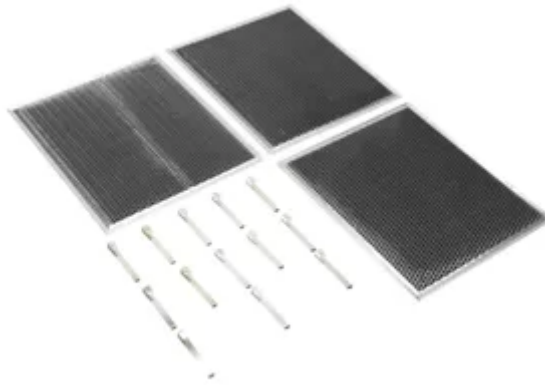

Range Hood Charcoal Filters

1.0 (1) Model: W10412939

Built-In Low Profile Microwave Slim Trim Kit, Stainless Steel