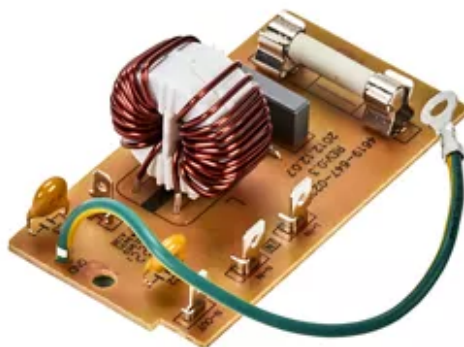

Microwave Noise Filter Board

0.0 (0) | Model: W10422269