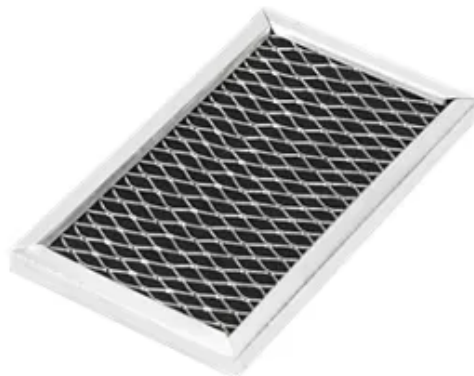

Over-The-Range Microwave Charcoal Filter

0.0 (0) | Model: W10892387