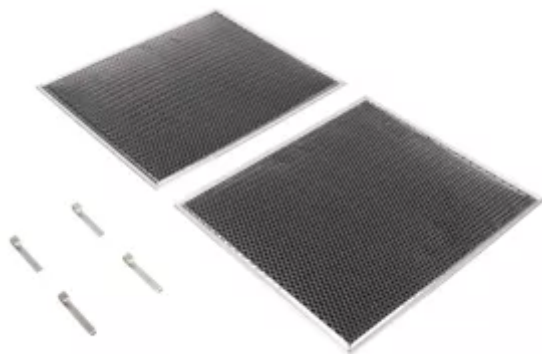

Range Hood Replacement Charcoal Filter Kit

0.0 (0) | Model: W10905734