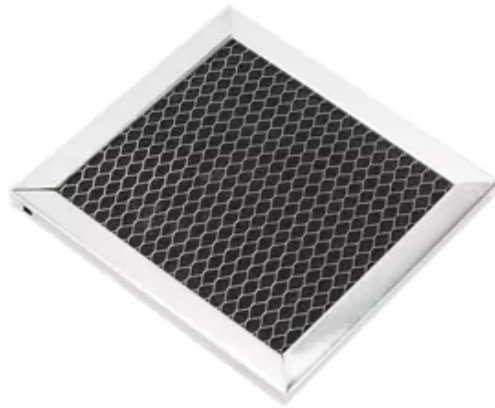

Over-The-Range Microwave Charcoal Filter

4.5 (47) | Model: 8206230A