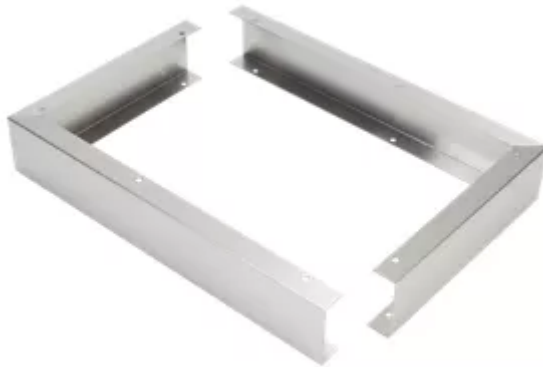

Over-The-Range Microwave Trim Kit

0.0 (0) | Model: W10164745