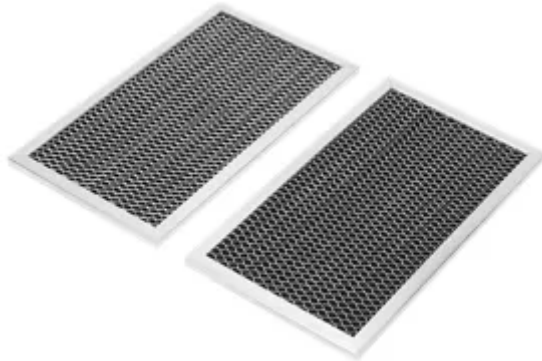

Microwave Charcoal Filter

0.0 (0) | Model: W10112514A

Built-In Microwave Trim Kit

0.0 (0) | Model: W10469901