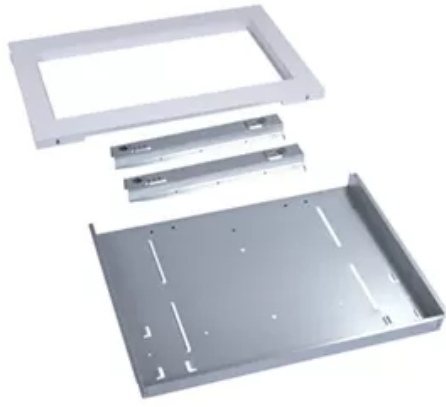

Dimensions:
18-7/8" H x 26-7/8" W x 1.0" D