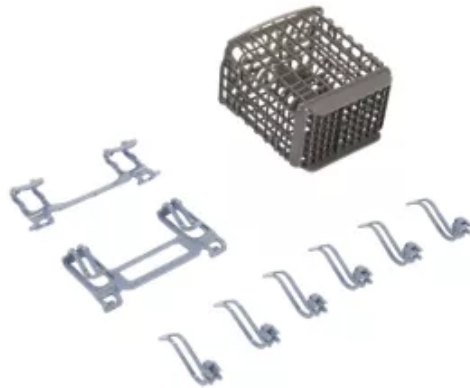

Dishwasher Silverware Basket Extension Kit

3.7 (3) | Model: DISHEXTEND

Cleaning up after successfully tackling a new technique or recipe is often a home cook's least favorite step. KitchenAid® dishwashers were designed to take the hassle out of mealtime chores, and our dishwasher accessories as well as installation and repair kits will help you keep this essential appliance in top form. Whether you need installation kits for your new appliance, want to enhance or maintain aesthetics with towel bar handles and touch-up paint or have to make minor updates to your water supply hose or dishwasher rack, we have the repair kits and accessories you need to get started. Browse our full offering of dishwasher components that will help you maintain your appliance over time, or contact our customer service center to schedule larger dishwasher repairs.