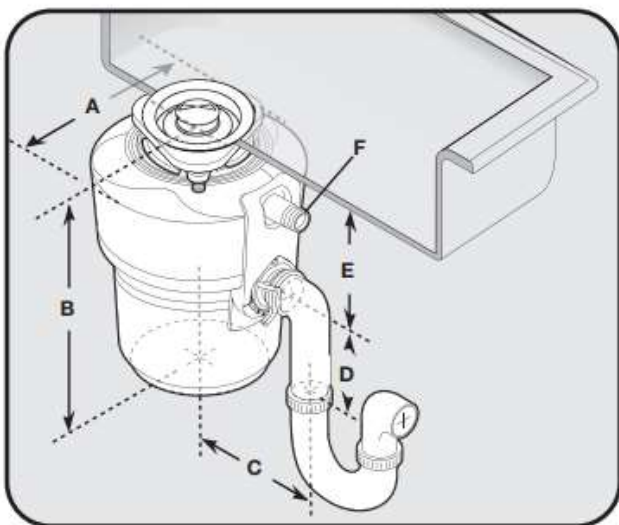

OVERALL DIMENSIONS

	KCDB250G	KCDI075V	KCDS075T	KCDS100T	KBDS100T
A	6 ⁵ / ₁₆ " (16.0 cm)	8 ¹ / ₂ " (21.6 cm)	9" (22.9 cm)	9" (22.9 cm)	9" (22.9 cm)
B	11 ³ / ₈ " (28.9 cm)	12 ³ / ₄ " (30.5 cm)	12 ³ / ₄ " (30.5 cm)	12 ³ / ₄ " (30.5 cm)	15 ¹ / ₂ " (39.4 cm)
C	5 ³ / ₄ " (14.6 cm)	5 ³ / ₄ " (14.6 cm)	5 ³ / ₄ " (14.6 cm)	5 ³ / ₄ " (14.6 cm)	5 ³ / ₄ " (14.6 cm)
D	4" (10.2 cm)	4" (10.2 cm)	4" (10.2 cm)	4" (10.2 cm)	4" (10.2 cm)
E	6" (15.2 cm)	6 ¹¹ / ₁₆ " (17 cm)	6 ¹¹ / ₁₆ " (17 cm)	6 ¹¹ / ₁₆ " (17 cm)	9 ⁷ / ₁₆ " (24 cm)
F	Dishwasher Drain Connection				